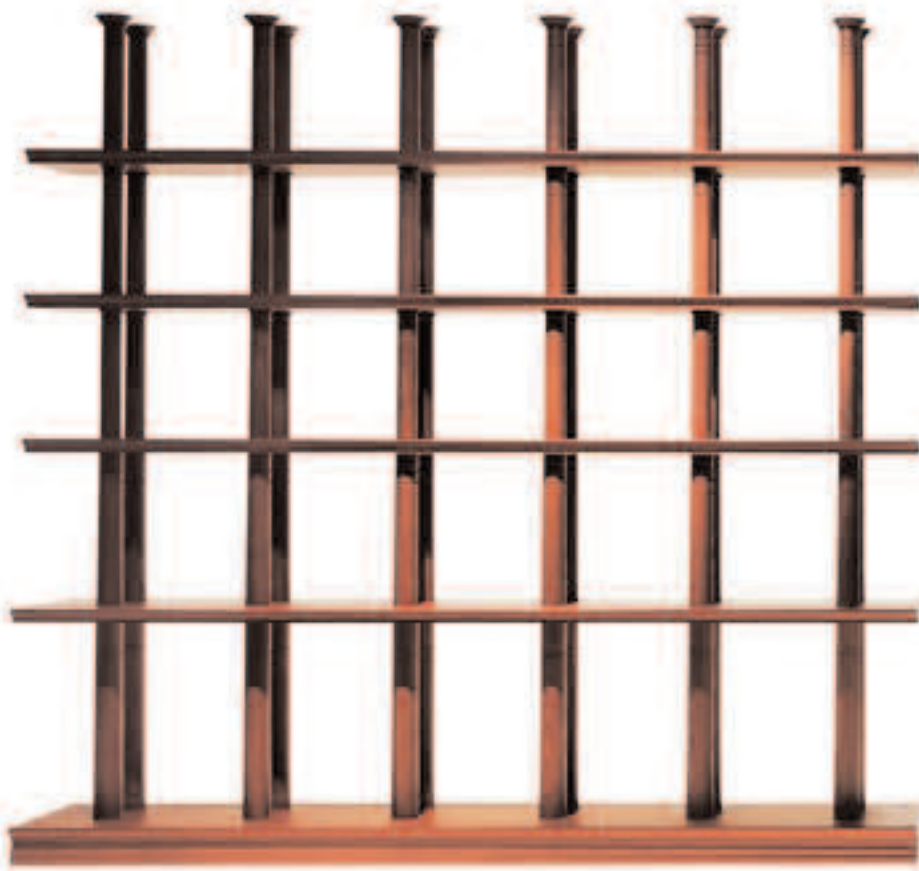

LINEA

linea, inc.

8841-49 beverly boulevard los angeles ca 90048

ph 310.273.5425 fx 310.273.0740

www.linea-inc.com

**Columnata 3** – Design: Oscar Tusquets

Wooden conglomerate bookcase with cherry-stained beech veneer.

Also available in smaller configuration

W75-5/8, D12-5/8, H71-5/8

Driade