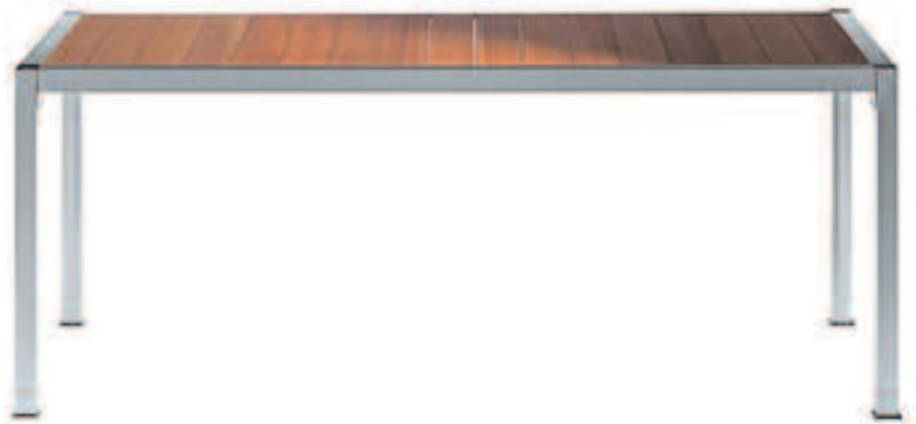

LINEA

linea, inc.

8841-49 beverly boulevard los angeles ca 90048

ph 310.273.5425 fx 310.273.0740

www.linea-inc.com

Thali Teakwood – Design: Miki Astori

Anodised aluminium frame. Top with teakwood slats. Available in three height versions: H. 91/72/40. Also suitable for outdoors.

- 1) square: W51-1/8, D51-1/8;
- 2) rectangular: W70-7/8, D31-1/2;
- 3) rectangular: W70-7/8, D25-1/2;
- 4) rectangular: W82-5/8, D25-1/2

Driade