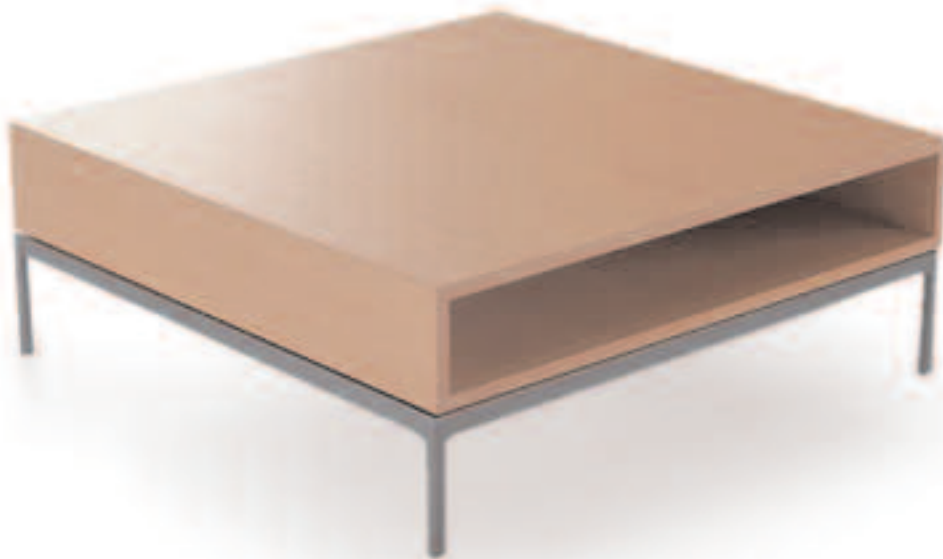

LINEA

linea, inc.

8841-49 beverly boulevard los angeles ca 90048

ph 310.273.5425 fx 310.273.0740

www.linea-inc.com

Traversale – Design: Peter Maly

Coffee and end tables in various sizes, with a storage compartment if desired. The base is made of steel tubing with epoxy lacquered surface.

Tops are available in a light, or dark oak finish, and silver glass.

W18-1/4 or 36-12, D36-1/2, H13-3/4

Ligne Roset