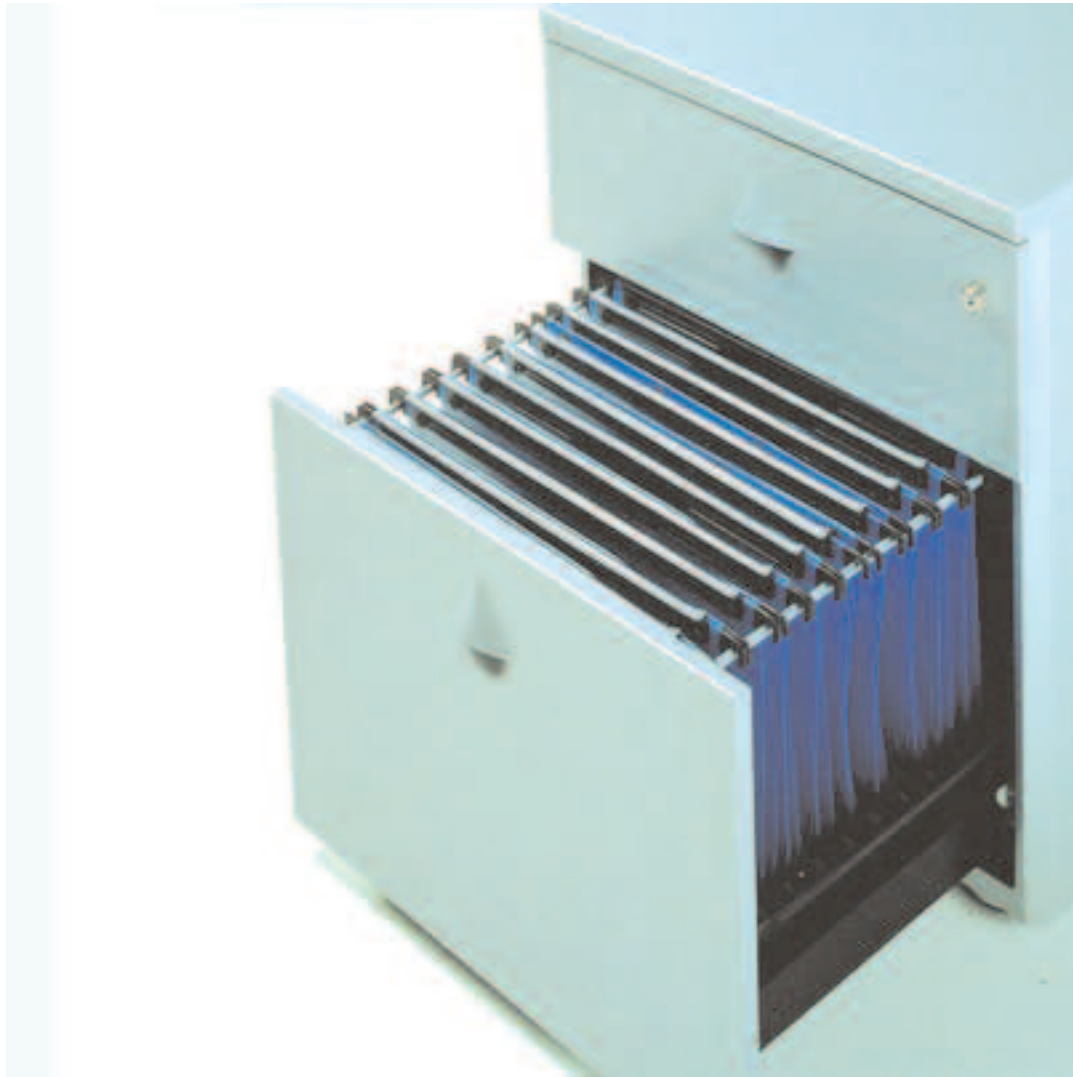

LINEA

linea, inc.

8841-49 beverly boulevard los angeles ca 90048

ph 310.273.5425 fx 310.273.0740

www.linea-inc.com

**Sami** – Design: Enrico Baleri

EB 337/2C: W16-1/2, D22, H20-1/8

EB 337/3C: W16-1/2, D22, H20-1/8

EB 337/4C: W16-1/2, D22, H26-1/4

Baleri