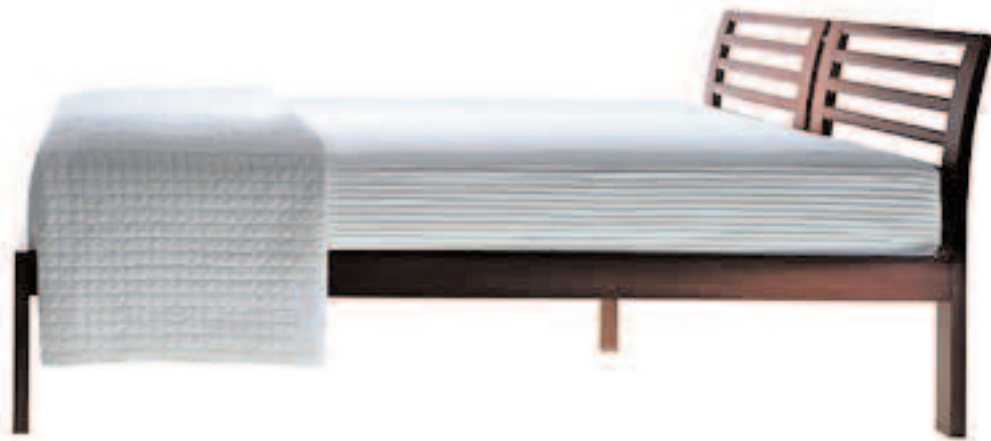

LINEA

linea, inc.

8841-49 beverly boulevard los angeles ca 90048

ph 310.273.5425 fx 310.273.0740

www.linea-inc.com

Nantuk – Design: Miki Astori

Double bed. Mahogany heartwood headrest and base in slats.

Spring mattress

W74-3/4, L86-5/8, H33-1/8

Driade