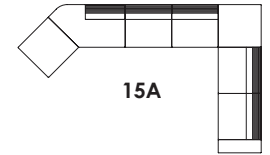

Grand Angle Suggested Compositions

Dimensions are available upon request.

15A