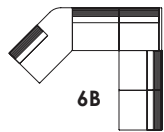

Grand Angle Suggested Compositions

Dimensions are available upon request.

6B