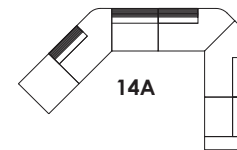

H 28 1/4" / 39" W 77 1/4"
D 39 1/4" SH 16 1/2"

Corner Settee 45° Right + 1 arm

broad armrest

H 28 1/4" / 39" W 80 1/4"
D 39 1/4" SH 16 1/2"

Small Lounge Chair / Left

slim armrest

H 28 1/4" / 39" W 38 1/2"
D 39 1/4" SH 16 1/2"

Loveseat

broad armrests

H 28 1/4" / 39" W 94 1/2"
D 39 1/4" SH 16 1/2"

Corner Settee 45° Left + 1 arm

broad armrest

H 28 1/4" / 39" W 80 1/4"
D 39 1/4" SH 16 1/2"

Small Lounge Chair / Right

broad armrest

Dimensions are available upon request.

1A

1B

2

3A

3B

4A

4B

10A

10B

11A

11B

12A

12B

13A

13B