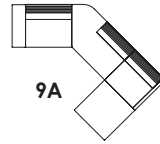

H 28 1/4" / 39" W 47 1/4"
D 39 1/4" SH 16 1/2"

Sofa

broad armrests

H 28 1/4" / 39" W 106 1/4"
D 39 1/4" SH 16 1/2"

Large Lounge Chair / Right

slim armrest

H 28 1/4" / 39" W 44 1/2"
D 39 1/4" SH 16 1/2"

Corner Settee 45° / Right

H 28 1/4" / 39" W 68 1/2"
D 39 1/4" SH 16 1/2"

Large Lounge Chair / Left

slim armrest

H 28 1/4" / 39" W 44 1/2"
D 39 1/4" SH 16 1/2"

Corner Settee 45° / Left

H 28 1/4" / 39" W 68 1/2"
D 39 1/4" SH 16 1/2"

Grand Angle Suggested Compositions

Dimensions are available upon request.

1A

1B

2

3A

3B

4A

4B

5A

5B

6A

6B

7

8

9A

9B