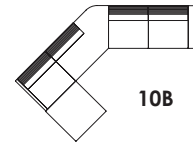

H 28 1/4" / 39" W 68 1/2"
D 39 1/4" SH 16 1/2"

Large Lounge Chair / Left

slim armrest

H 28 1/4" / 39" W 44 1/2"
D 39 1/4" SH 16 1/2"

Corner Settee 45° / Left

H 28 1/4" / 39" W 68 1/2"
D 39 1/4" SH 16 1/2"

Grand Angle Suggested Compositions

Dimensions are available upon request.

1A

1B

2

3A

3B

4A

4B

5A

5B

6A

6B

7

8

9A

9B

10A

10B

11A

11B

12A

12B

13A

13B