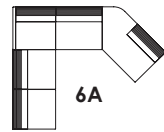

Grand Angle Suggested Compositions

Dimensions are available upon request.

6A