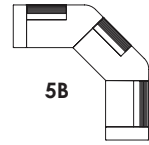

Grand Angle Suggested Compositions

Dimensions are available upon request.

5B