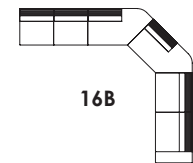

H 28 1/4" / 39" W 77 1/4"
D 39 1/4" SH 16 1/2"

Corner Settee 45° Right + 1 arm

broad armrest

H 28 1/4" / 39" W 80 1/4"
D 39 1/4" SH 16 1/2"

Small Lounge Chair / Left

slim armrest

H 28 1/4" / 39" W 38 1/2"
D 39 1/4" SH 16 1/2"

Loveseat

broad armrests

H 28 1/4" / 39" W 94 1/2"
D 39 1/4" SH 16 1/2"

Corner Settee 45° Left + 1 arm

broad armrest

H 28 1/4" / 39" W 80 1/4"
D 39 1/4" SH 16 1/2"

Small Lounge Chair / Right

broad armrest

H 28 1/4" / 39" W 47 1/4"
D 39 1/4" SH 16 1/2"

Sofa

broad armrests

H 28 1/4" / 39" W 106 1/4"
D 39 1/4" SH 16 1/2"

Large Lounge Chair / Right

slim armrest

H 28 1/4" / 39" W 44 1/2"
D 39 1/4" SH 16 1/2"

Corner Settee 45° / Right

14A

14B

15A

15B

16A

16B

17A

17B