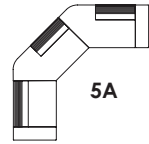

Loveseat

broad armrests

H 28 1/4" / 39" W 94 1/2"
D 39 1/4" SH 16 1/2"

Corner Settee 45° Left + 1 arm

broad armrest

H 28 1/4" / 39" W 80 1/4"
D 39 1/4" SH 16 1/2"

Small Lounge Chair / Right

broad armrest

H 28 1/4" / 39" W 47 1/4"
D 39 1/4" SH 16 1/2"

Sofa

broad armrests

H 28 1/4" / 39" W 106 1/4"
D 39 1/4" SH 16 1/2"

Large Lounge Chair / Right

slim armrest

H 28 1/4" / 39" W 44 1/2"
D 39 1/4" SH 16 1/2"

Corner Settee 45° / Right

H 28 1/4" / 39" W 68 1/2"
D 39 1/4" SH 16 1/2"

Large Lounge Chair / Left

slim armrest

H 28 1/4" / 39" W 44 1/2"
D 39 1/4" SH 16 1/2"

Corner Settee 45° / Left

H 28 1/4" / 39" W 68 1/2"
D 39 1/4" SH 16 1/2"

Grand Angle Suggested Compositions

Dimensions are available upon request.

1A

1B

2

3A

3B

4A

4B