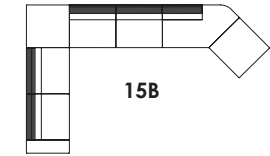

Grand Angle Suggested Compositions

Dimensions are available upon request.

15B