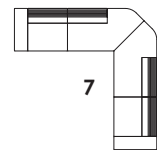

H 28 1/4" / 39" W 77 1/4"
D 39 1/4" SH 16 1/2"

Corner Settee 45° Right + 1 arm

broad armrest

H 28 1/4" / 39" W 80 1/4"
D 39 1/4" SH 16 1/2"

Small Lounge Chair / Left

slim armrest

H 28 1/4" / 39" W 38 1/2"
D 39 1/4" SH 16 1/2"

H 28 1/4" / 39" W 68 1/2"
D 39 1/4" SH 16 1/2"

Large Lounge Chair / Left

slim armrest

H 28 1/4" / 39" W 44 1/2"
D 39 1/4" SH 16 1/2"

Corner Settee 45° / Left

H 28 1/4" / 39" W 68 1/2"
D 39 1/4" SH 16 1/2"

Grand Angle Suggested Compositions

Dimensions are available upon request.

1A

1B

2

3A

3B

4A

4B

5A

5B

6A

6B

7

8

9A

9B