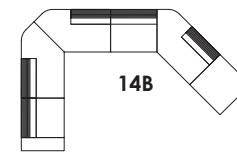

Grand Angle Suggested Compositions

Dimensions are available upon request.

14B