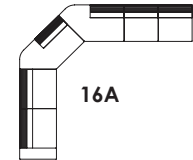

H 28 1/4" / 39" W 77 1/4"
D 39 1/4" SH 16 1/2"

Corner Settee 45° Right + 1 arm

broad armrest

H 28 1/4" / 39" W 80 1/4"
D 39 1/4" SH 16 1/2"

Small Lounge Chair / Left

slim armrest

H 28 1/4" / 39" W 38 1/2"
D 39 1/4" SH 16 1/2"

Loveseat

broad armrests

H 28 1/4" / 39" W 94 1/2"
D 39 1/4" SH 16 1/2"

Corner Settee 45° Left + 1 arm

broad armrest

H 28 1/4" / 39" W 80 1/4"
D 39 1/4" SH 16 1/2"

Small Lounge Chair / Right

broad armrest

H 28 1/4" / 39" W 47 1/4"
D 39 1/4" SH 16 1/2"

Sofa

broad armrests

H 28 1/4" / 39" W 106 1/4"
D 39 1/4" SH 16 1/2"

Large Lounge Chair / Right

slim armrest

H 28 1/4" / 39" W 44 1/2"
D 39 1/4" SH 16 1/2"

Corner Settee 45° / Right

14A

14B

15A

15B

16A

16B

17A

17B