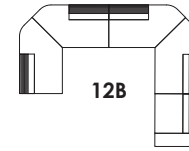

H 28 1/4" / 39" W 77 1/4"
D 39 1/4" SH 16 1/2"

Corner Settee 45° Right + 1 arm

broad armrest

H 28 1/4" / 39" W 80 1/4"
D 39 1/4" SH 16 1/2"

Small Lounge Chair / Left

slim armrest

H 28 1/4" / 39" W 38 1/2"
D 39 1/4" SH 16 1/2"

Loveseat

broad armrests

H 28 1/4" / 39" W 94 1/2"
D 39 1/4" SH 16 1/2"

Corner Settee 45° Left + 1 arm

broad armrest

H 28 1/4" / 39" W 80 1/4"
D 39 1/4" SH 16 1/2"

Small Lounge Chair / Right

broad armrest

H 28 1/4" / 39" W 47 1/4"
D 39 1/4" SH 16 1/2"

Sofa

broad armrests

H 28 1/4" / 39" W 106 1/4"
D 39 1/4" SH 16 1/2"

Large Lounge Chair / Right

slim armrest

H 28 1/4" / 39" W 44 1/2"
D 39 1/4" SH 16 1/2"

Corner Settee 45° / Right

10A

10B

11A

11B

12A

12B

13A

13B