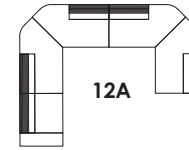

H 28 1/4" / 39" W 77 1/4"
D 39 1/4" SH 16 1/2"

Corner Settee 45° Right + 1 arm

broad armrest

H 28 1/4" / 39" W 80 1/4"
D 39 1/4" SH 16 1/2"

Small Lounge Chair / Left

slim armrest

H 28 1/4" / 39" W 38 1/2"
D 39 1/4" SH 16 1/2"

Loveseat

broad armrests

H 28 1/4" / 39" W 94 1/2"
D 39 1/4" SH 16 1/2"

Corner Settee 45° Left + 1 arm

broad armrest

H 28 1/4" / 39" W 80 1/4"
D 39 1/4" SH 16 1/2"

Small Lounge Chair / Right

broad armrest

H 28 1/4" / 39" W 47 1/4"
D 39 1/4" SH 16 1/2"

Sofa

broad armrests

H 28 1/4" / 39" W 106 1/4"
D 39 1/4" SH 16 1/2"

Large Lounge Chair / Right

slim armrest

H 28 1/4" / 39" W 44 1/2"
D 39 1/4" SH 16 1/2"

Corner Settee 45° / Right

10A

10B

11A

11B

12A

12B

13A

13B